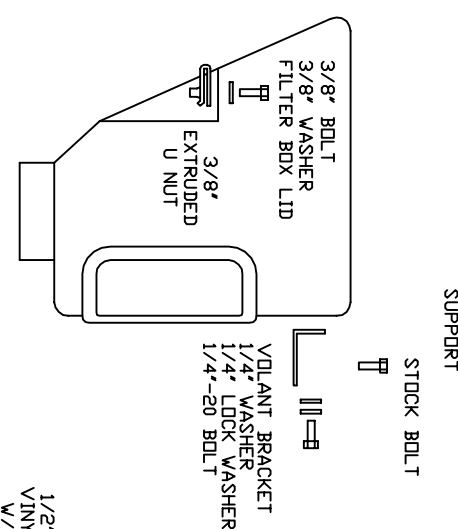

VOLANT AIR INTAKE SYSTEMS  
 PART NO.: 16957  
 INSTALLATION INSTRUCTIONS  
 WWW.VOLANTPERFORMANCE.COM  
 TECH SUPPORT: (909) 476-7225

16957 PARTS LIST					
1	VOLANT FILTER BOX	1	1/4"-20 BOLT	1	5/8" X 18" BREATHER HOSE
1	VOLANT FILTER BOX LID	1	3/8" BOLT	1	1/2" X 14" VINYL TRIM
1	VOLANT AIR DUCT	1	3/8" WASHER	1	1/2" X 22" VINYL TRIM
1	RAM FILTER W/CLAMP	1	1/4" WASHER	1	VOLANT BRACKET
5	1/4"-20 TRUSS HEAD SCREWS	1	1/4" LOCK WASHER	1	1/2" RUBBER GROMMET
5	1/4" RUBBER WASHERS	1	3/8" EXTRUDED U NUT	1	5/8" RUBBER GROMMET
2	#056 CLAMPS	1	3 1/2" X 3" SLEEVE	1	5/8" ELBOW FITTING

SIDE VIEW

NOTE: ATTACH THE STOCK BOLT TO THE RADIATOR CORE SUPPORT

(5) 1/4"-20 TRUSS HEAD SCREWS  
 (5) 1/4" RUBBER WASHERS  
 FILTER BOX LID

TOP VIEW